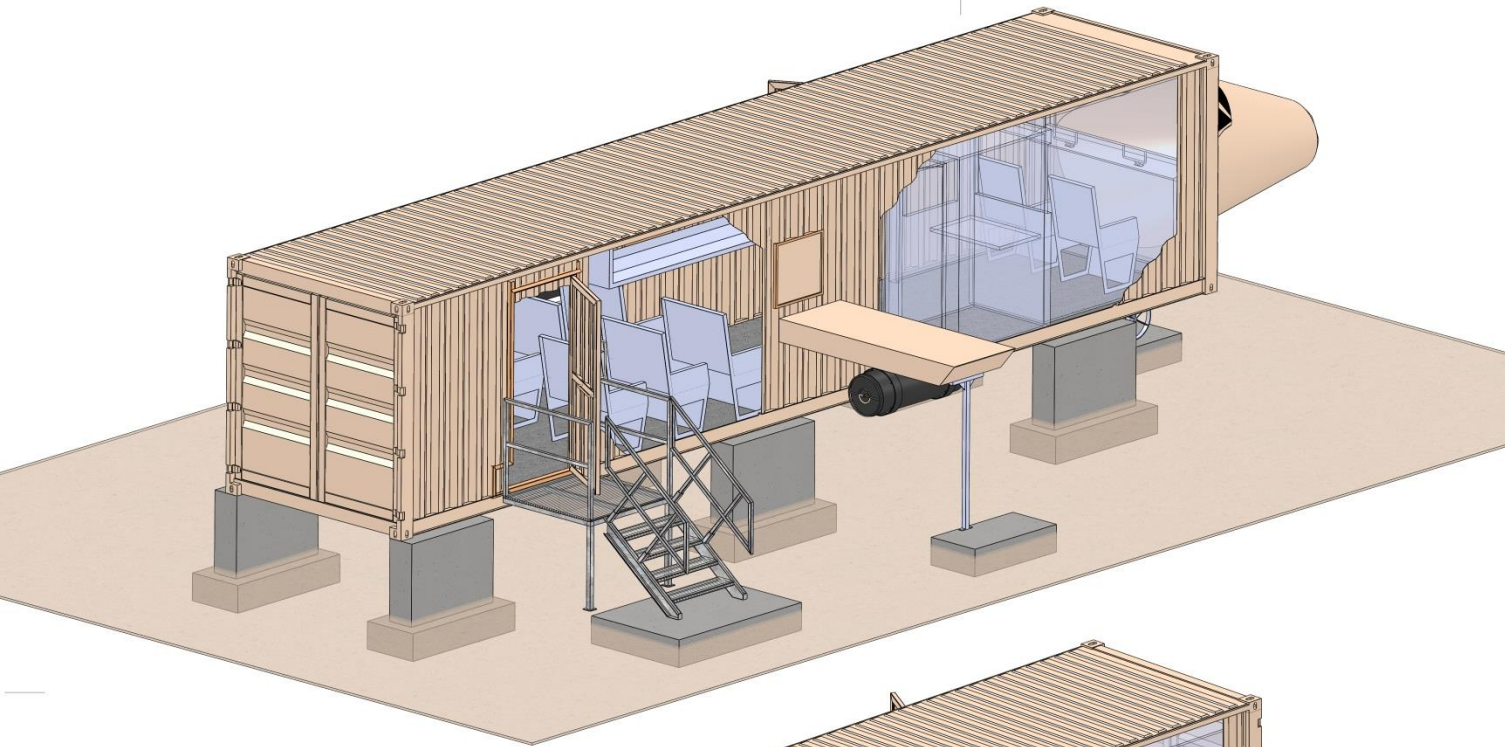

3233 E. Corona Avenue
Phoenix, AZ 85040
1-877-268-8303
www.mobilefireunits.com

- 1 - 40' CONTAINER
- 5 - INDEPENDENT LPG BURN LOCATIONS
 - COCKPIT
 - GALLEY
 - LANDING GEAR
 - FRONT ENGINE
 - REAR ENGINE
- INTERIOR CONTROL ROOM
- EXTERIOR CONTROL PANEL
- HONEYWELL FLAME MONITORING SYSTEM
- TEMPERATURE MONITORING SYSTEM
- COCKPIT MOCK-UP
- CABIN SEATING MOCK-UP
- ENGINE MOCK-UP
- LANDING GEAR MOCK-UP
- EXTERIOR STAIRS
- WINDOWS
- DOORS

ARFF SYSTEM