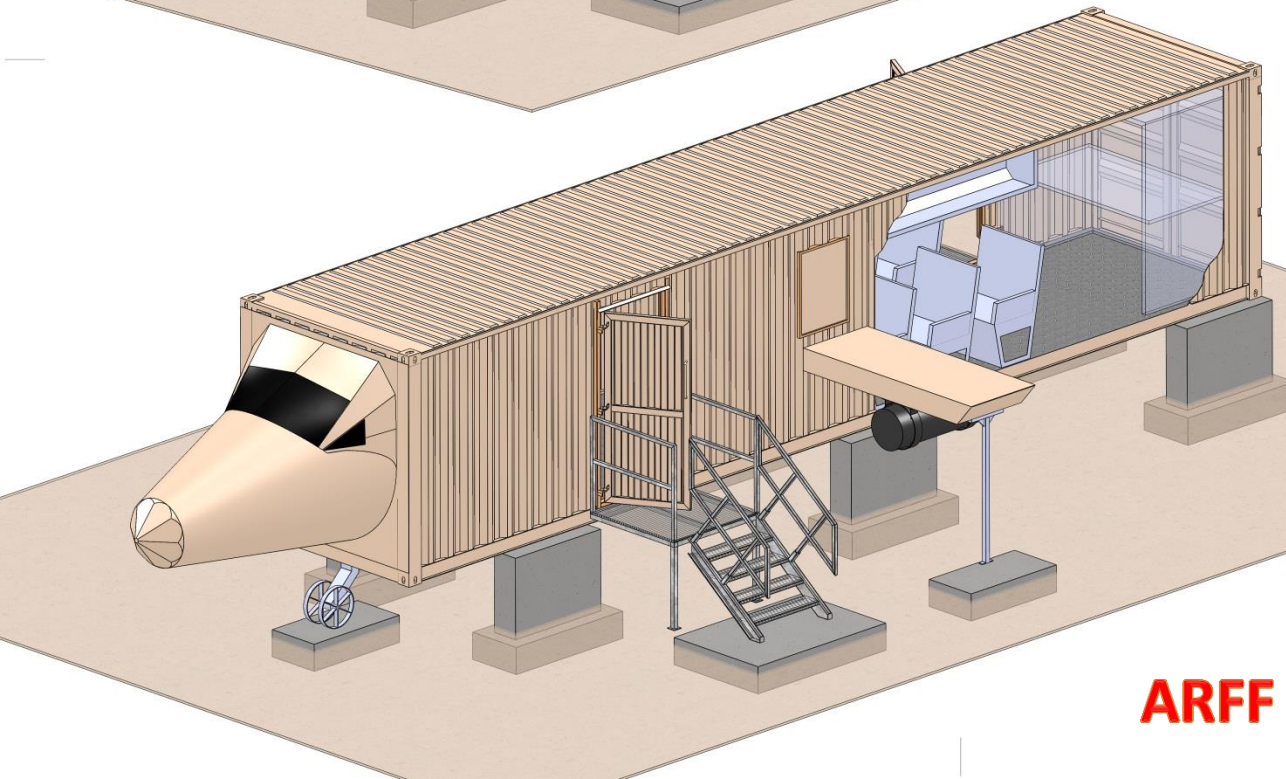

3233 E. Corona Avenue
Phoenix, AZ 85040
1-877-268-8303
www.mobilefireunits.com

- 1 - 40' CONTAINER
- 5 - INDEPENDENT LPG BURN LOCATIONS
 - COCKPIT
 - GALLEY
 - LANDING GEAR
 - FRONT ENGINE
 - REAR ENGINE
- INTERIOR CONTROL ROOM
- EXTERIOR CONTROL PANEL
- HONEYWELL FLAME MONITORING SYSTEM
- TEMPERATURE MONITORING SYSTEM
- COCKPIT MOCK-UP
- CABIN SEATING MOCK-UP
- ENGINE MOCK-UP
- LANDING GEAR MOCK-UP
- EXTERIOR STAIRS
- WINDOWS
- DOORS

ARFF SYSTEM