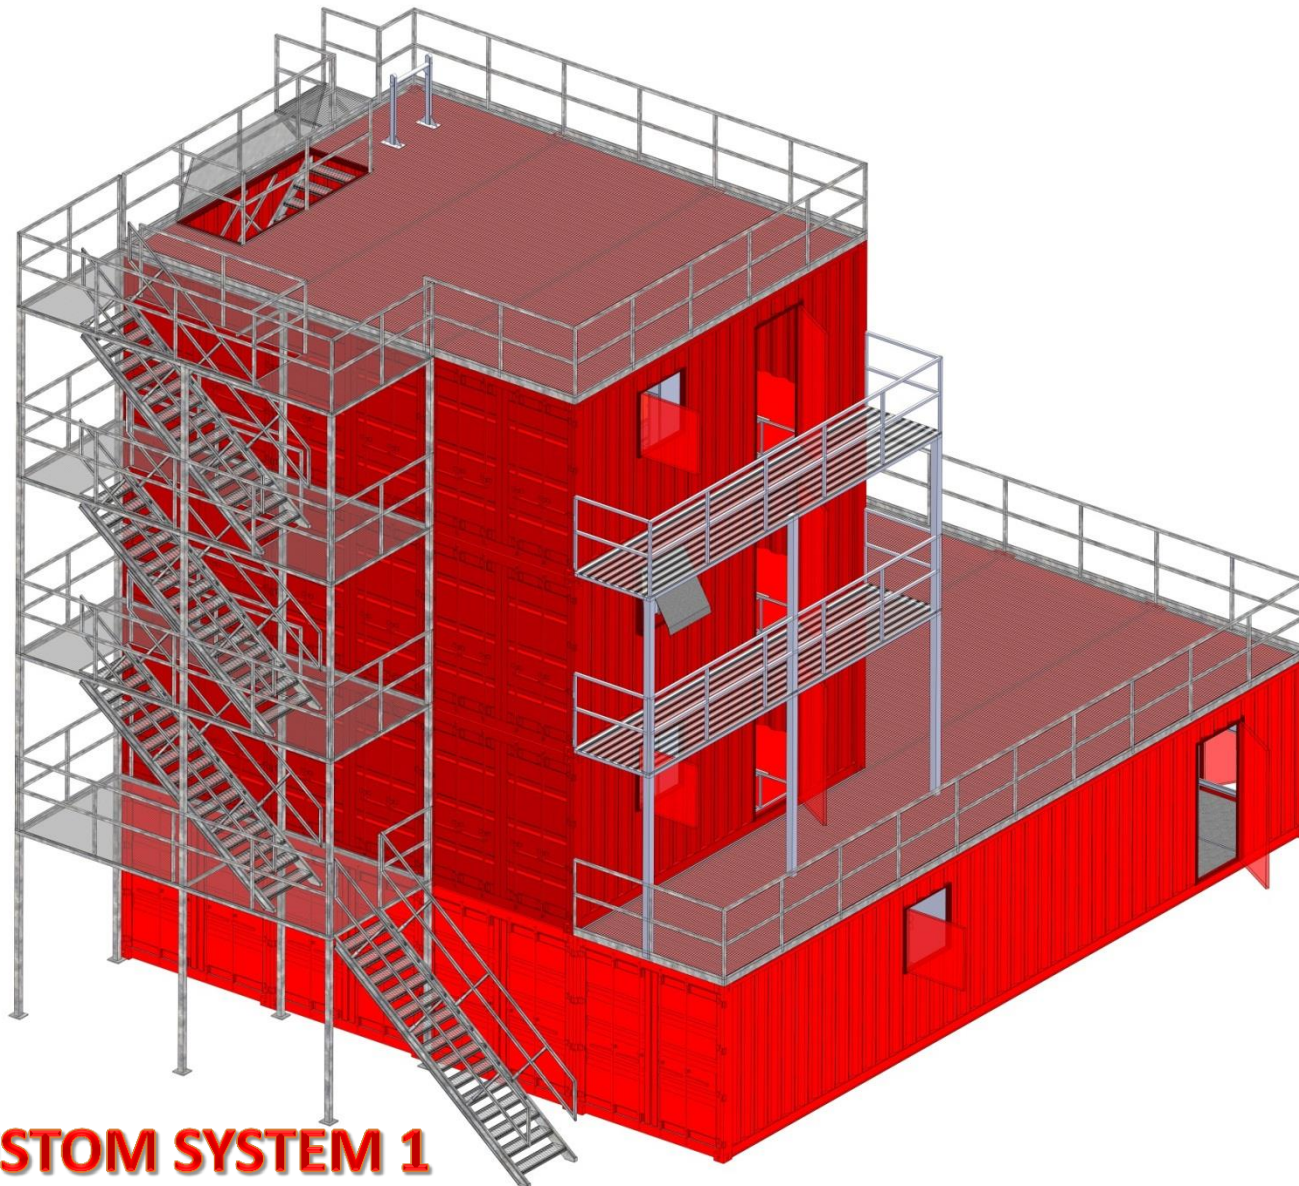

## **FTS CUSTOM SYSTEM 1**

- 4 – 40' CONTAINERS
- 9 - 20' CONTAINERS
- 16' X 20' BURN ROOM AT 1<sup>ST</sup> FLOOR
- TEMPERATURE MONITORING SYSTEM
- 1<sup>ST</sup>, 2<sup>ND</sup>, 3<sup>RD</sup> & 4<sup>TH</sup> FLOOR RECONFIGURABLE SCBA MAZE
- INTERIOR STAIRS
- EXTERIOR STAIRS
- BALCONY
- RAPPELLING STATION
- ACTIVE ROOF
- OSHA COMPLIANT GUARDRAIL SYSTEM