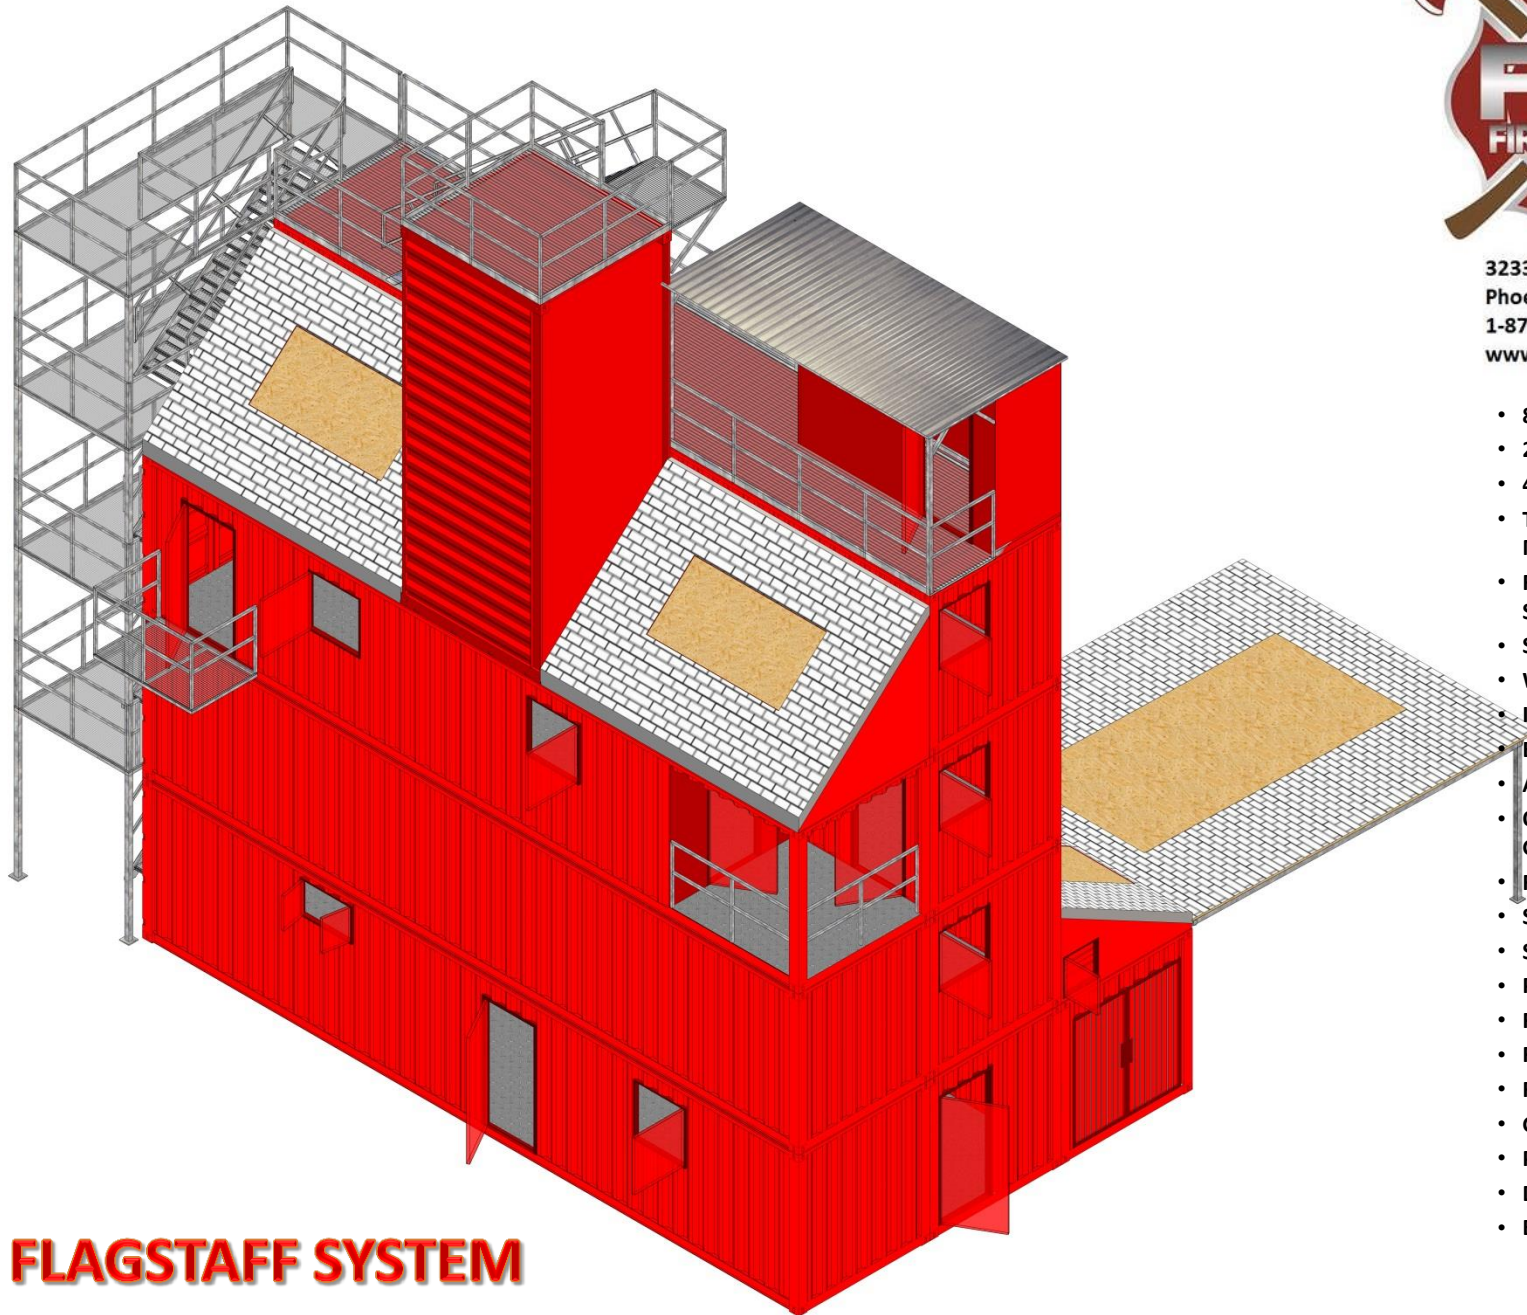

3233 E. Corona Avenue
Phoenix, AZ 85040
1-877-268-8303
www.mobilefireunits.com

FLAGSTAFF SYSTEM

- 8- 40' CONTAINERS
- 2 - 20' CONTAINERS
- 4 - BURN ROOMS
- TEMPERATURE MONITORING SYSTEM
- RECONFIGURABLE SCBA MAZE
- SHORING PROP
- WALL BREACH PROP
- INTERIOR STAIRS
- EXTERIOR STAIRS
- ACTIVE ROOF
- OSHA COMPLIANT GUARDRAIL SYSTEM
- RAPPELLING STATION
- STANDPIPE SYSTEM
- SPRINKLER SYSTEM
- PITCHED ROOF PROP
- FLAT ROOF PROP
- FORCED ENTRY DOOR
- REBAR CUTTING PROP
- GARAGE DOOR PROP
- PERSONNEL DOORS
- DENVER WINDOW
- BALCONIES