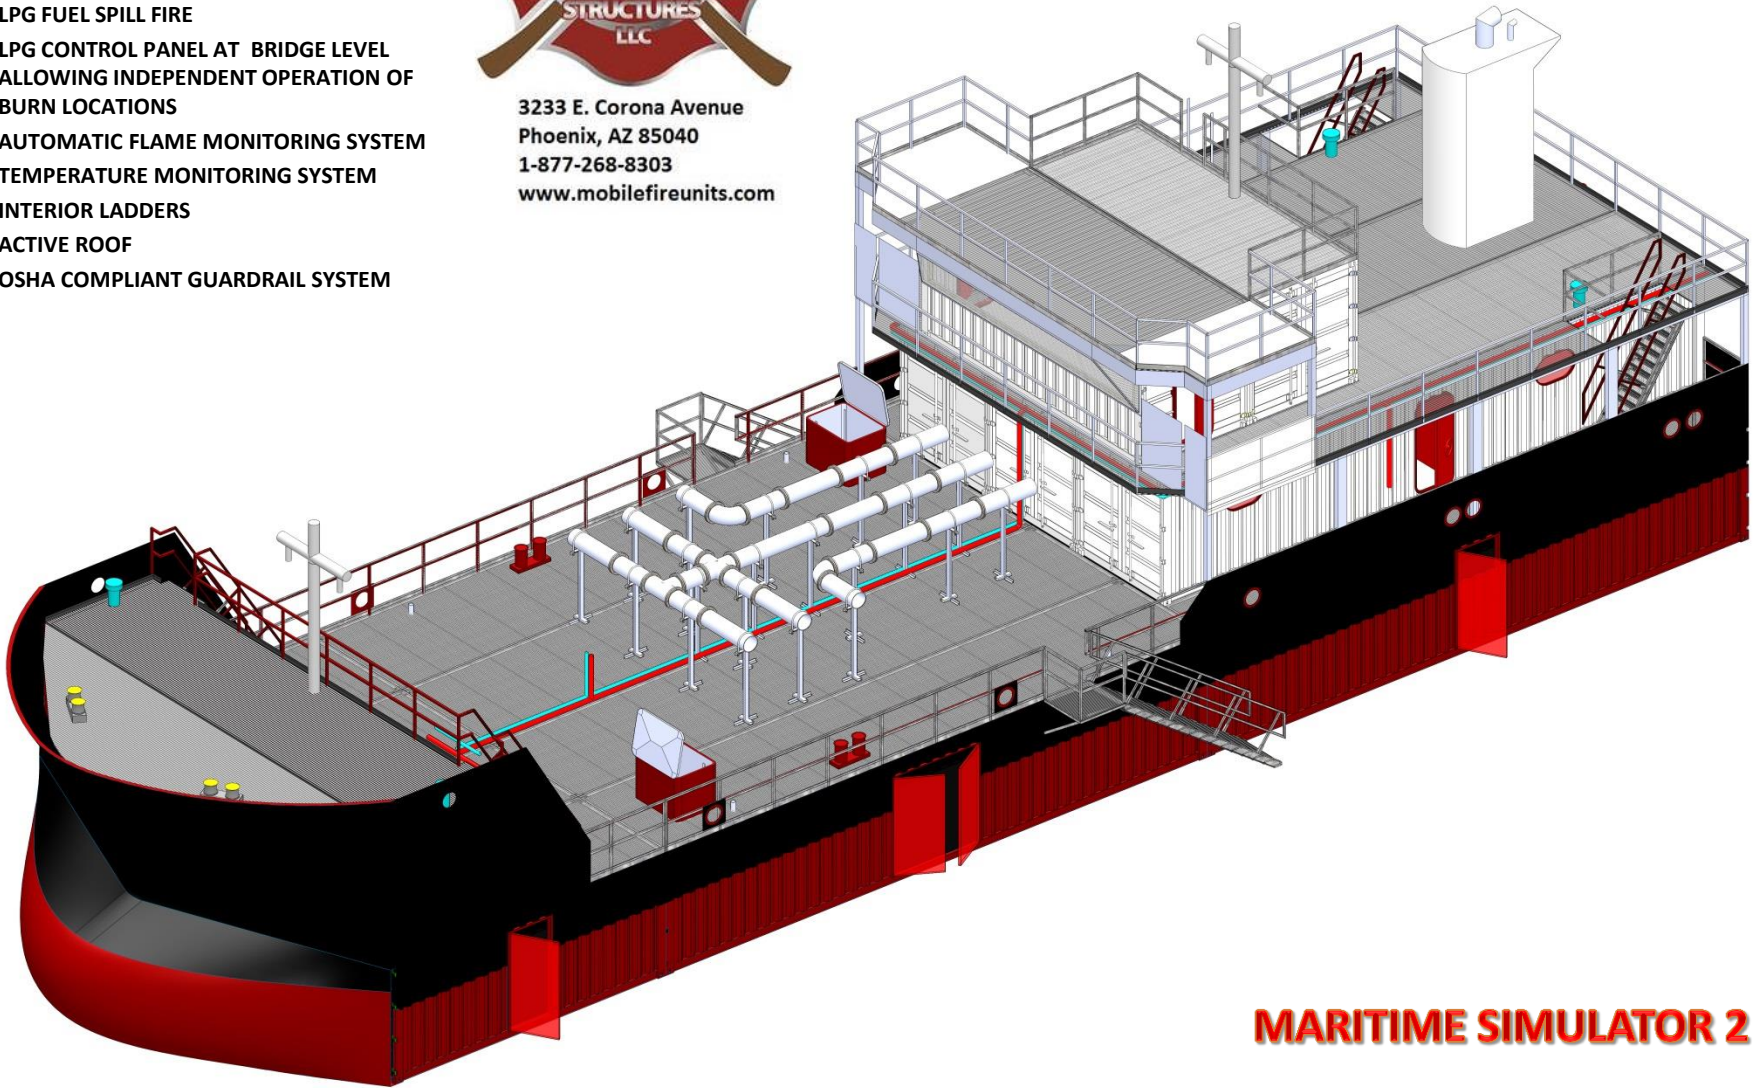

3233 E. Corona Avenue
Phoenix, AZ 85040
1-877-268-8303
www.mobilefireunits.com